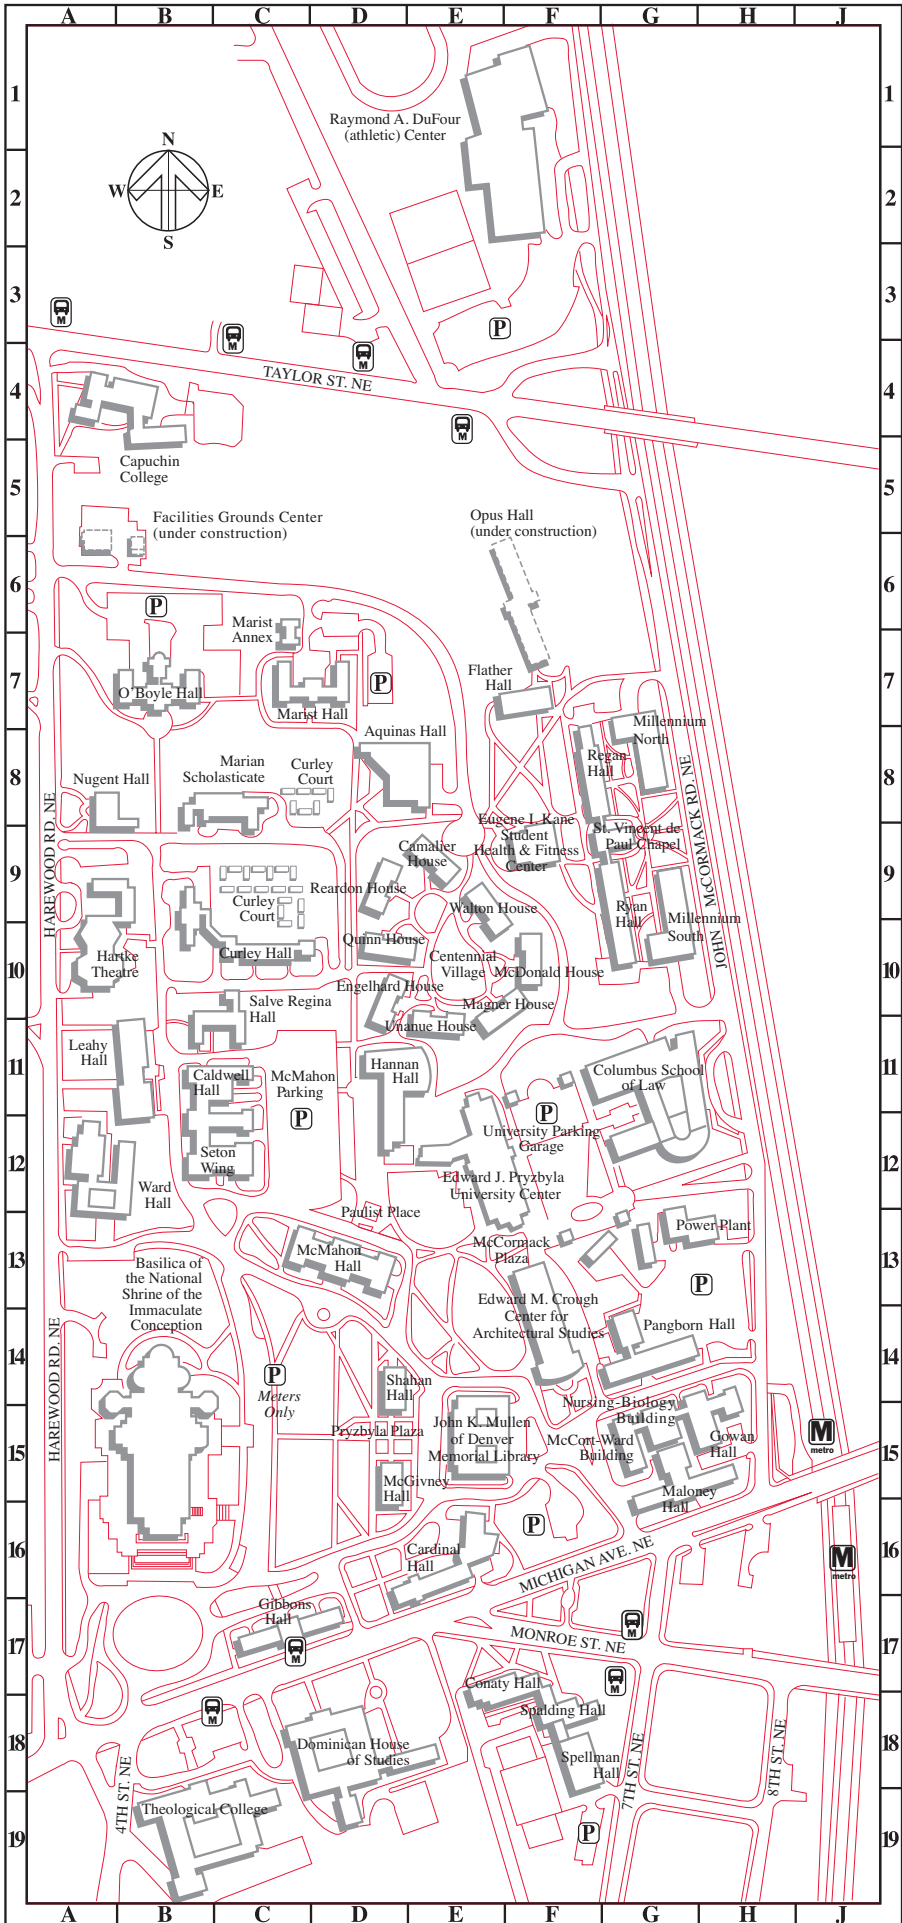

CUA CAMPUS MAP DIRECTORY

Admissions, McMahon Hall . . . D13	McGivney Hall D15
Alumni Relations, McMahon Hall D13	McMahon Hall D13
Aquinas Hall D8	Metro Station, Brookland/CUA J15
Architecture and Planning, Crough Center F14	Metropolitan College, Pangborn Hall G14
Arts and Sciences, McMahon Hall D13	Millennium North G8
Athletics, DuFour Center. F1	Millennium South G9
Bookstore, Pryzbyla Center . . . E12	Music, Ward Hall A12
Caldwell Hall, Auditorium and Chapel C12	Nugent Hall A8
Callan Theatre, Hartke Theatre . A9	Nursing-Biology Building . . . G15
Camalier House E9	Nursing, Gowan Hall H15
Campus Ministry, Caldwell Hall . C12	O'Boyle Hall B7
Canon Law, Caldwell Hall C12	Opus Hall F6
Cardinal Hall E16	Pangborn Hall G14
Career Services, Pryzbyla Center E12	Philosophy, Aquinas Hall D8
Centennial Village. E10	Police/Public Safety, Leahy Hall A11
Columbus School of Law G11	Power Plant, Maintenance. . . . G13
Computer Center, Leahy Hall . . . A11	Pryzbyla Center. E12
Conaty Hall F17	Public Affairs, McMahon Hall . . D13
Crough Center F14	Quinn House D10
Curley Court C9	Reardon House D9
Curley Hall C10	Regan Hall F8
Dean of Students, Pryzbyla Center E12	Registrar, McMahon Hall. D13
Drama Department, Hartke Theatre A10	Residence Life, Cardinal Hall . . E16
DuFour Center F1	Ryan Hall G9
Engelhard House D10	St. Vincent de Paul Chapel G9
Engineering, Pangborn Hall . . . G14	Salve Regina Hall and Art Gallery C11
Facilities Grounds Center A5	Seton Wing, Caldwell Hall C12
Financial Aid, McMahon Hall . . . D13	Shahan Hall D14
Flather Hall F7	Shrine, Basilica of the National Shrine of the Immaculate Conception B15
Gibbons Hall C17	Spalding Hall F18
Gowan Hall and Auditorium . . . H15	Spellman Hall F18
Graduate Admissions, McMahon Hall D13	Social Service, Shahan Hall . . . D14
Hannan Hall, Herzfeld Auditorium D11	Student Accounts, Leahy Hall . . . A11
Hartke Theatre A10	Student Life, Pryzbyla Center. . . E12
Housing Services, Cardinal Hall. E16	Summer Sessions, Pangborn Hall G14
Human Resources, Leahy Hall A11	Theological College B19
Judicial Affairs and Ethical Development, Cardinal Hall . E16	Theology and Religious Studies, Caldwell Hall C12
Kane Student Health and Fitness Center F9	Unanue House E11
Koubek Auditorium, Crough Center F14	University Development, Aquinas Hall D8
Law School G11	University Parking Garage F12
Leahy Hall A11	Visitors' Information, Pryzbyla Center E12
Library, Mullen E15	Walton House E9
Library and Information Science, Marist Hall C7	Ward Hall and Recital Hall. . . . A12
Magner House E10	
Maloney Hall and Auditorium . G15	
Marist Hall C7	
McCort-Ward Hall G15	
McDonald House F10	